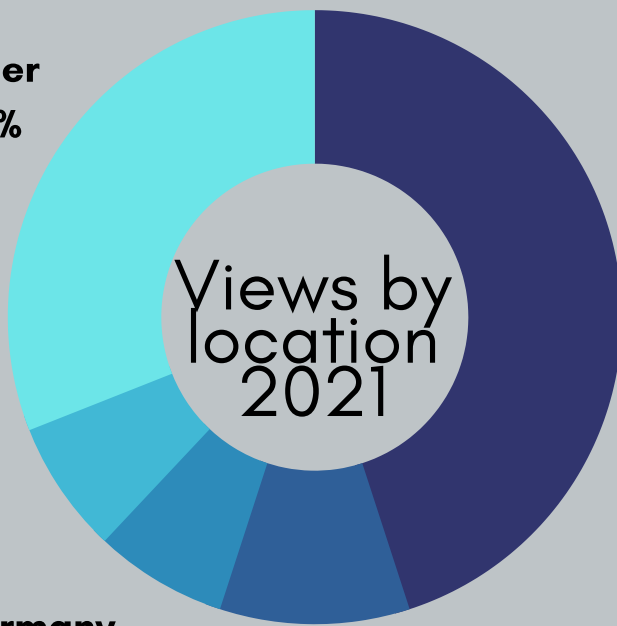

Twitch Analytics

Affiliate2018 || Partner2020

12.9K Followers

847K Total Views

80 Avg. CCV

4.2K Hours Live

307k Hours Watched

As of Nov. 2021

- Featured on the front page for:
  - -Minecraft 1.16 release
  - -Minecraft Dungeons release
- Participated in multiple Twitch Rivals competitions
- Member of the Twitch Women's Alliance
- Stream Raiders Partner
- Stream Gifts Partner

USA
45%

Social Platforms

@Tab_Twice

@TabTwice

@TabTwice

TabTwice#6297

TabTwice